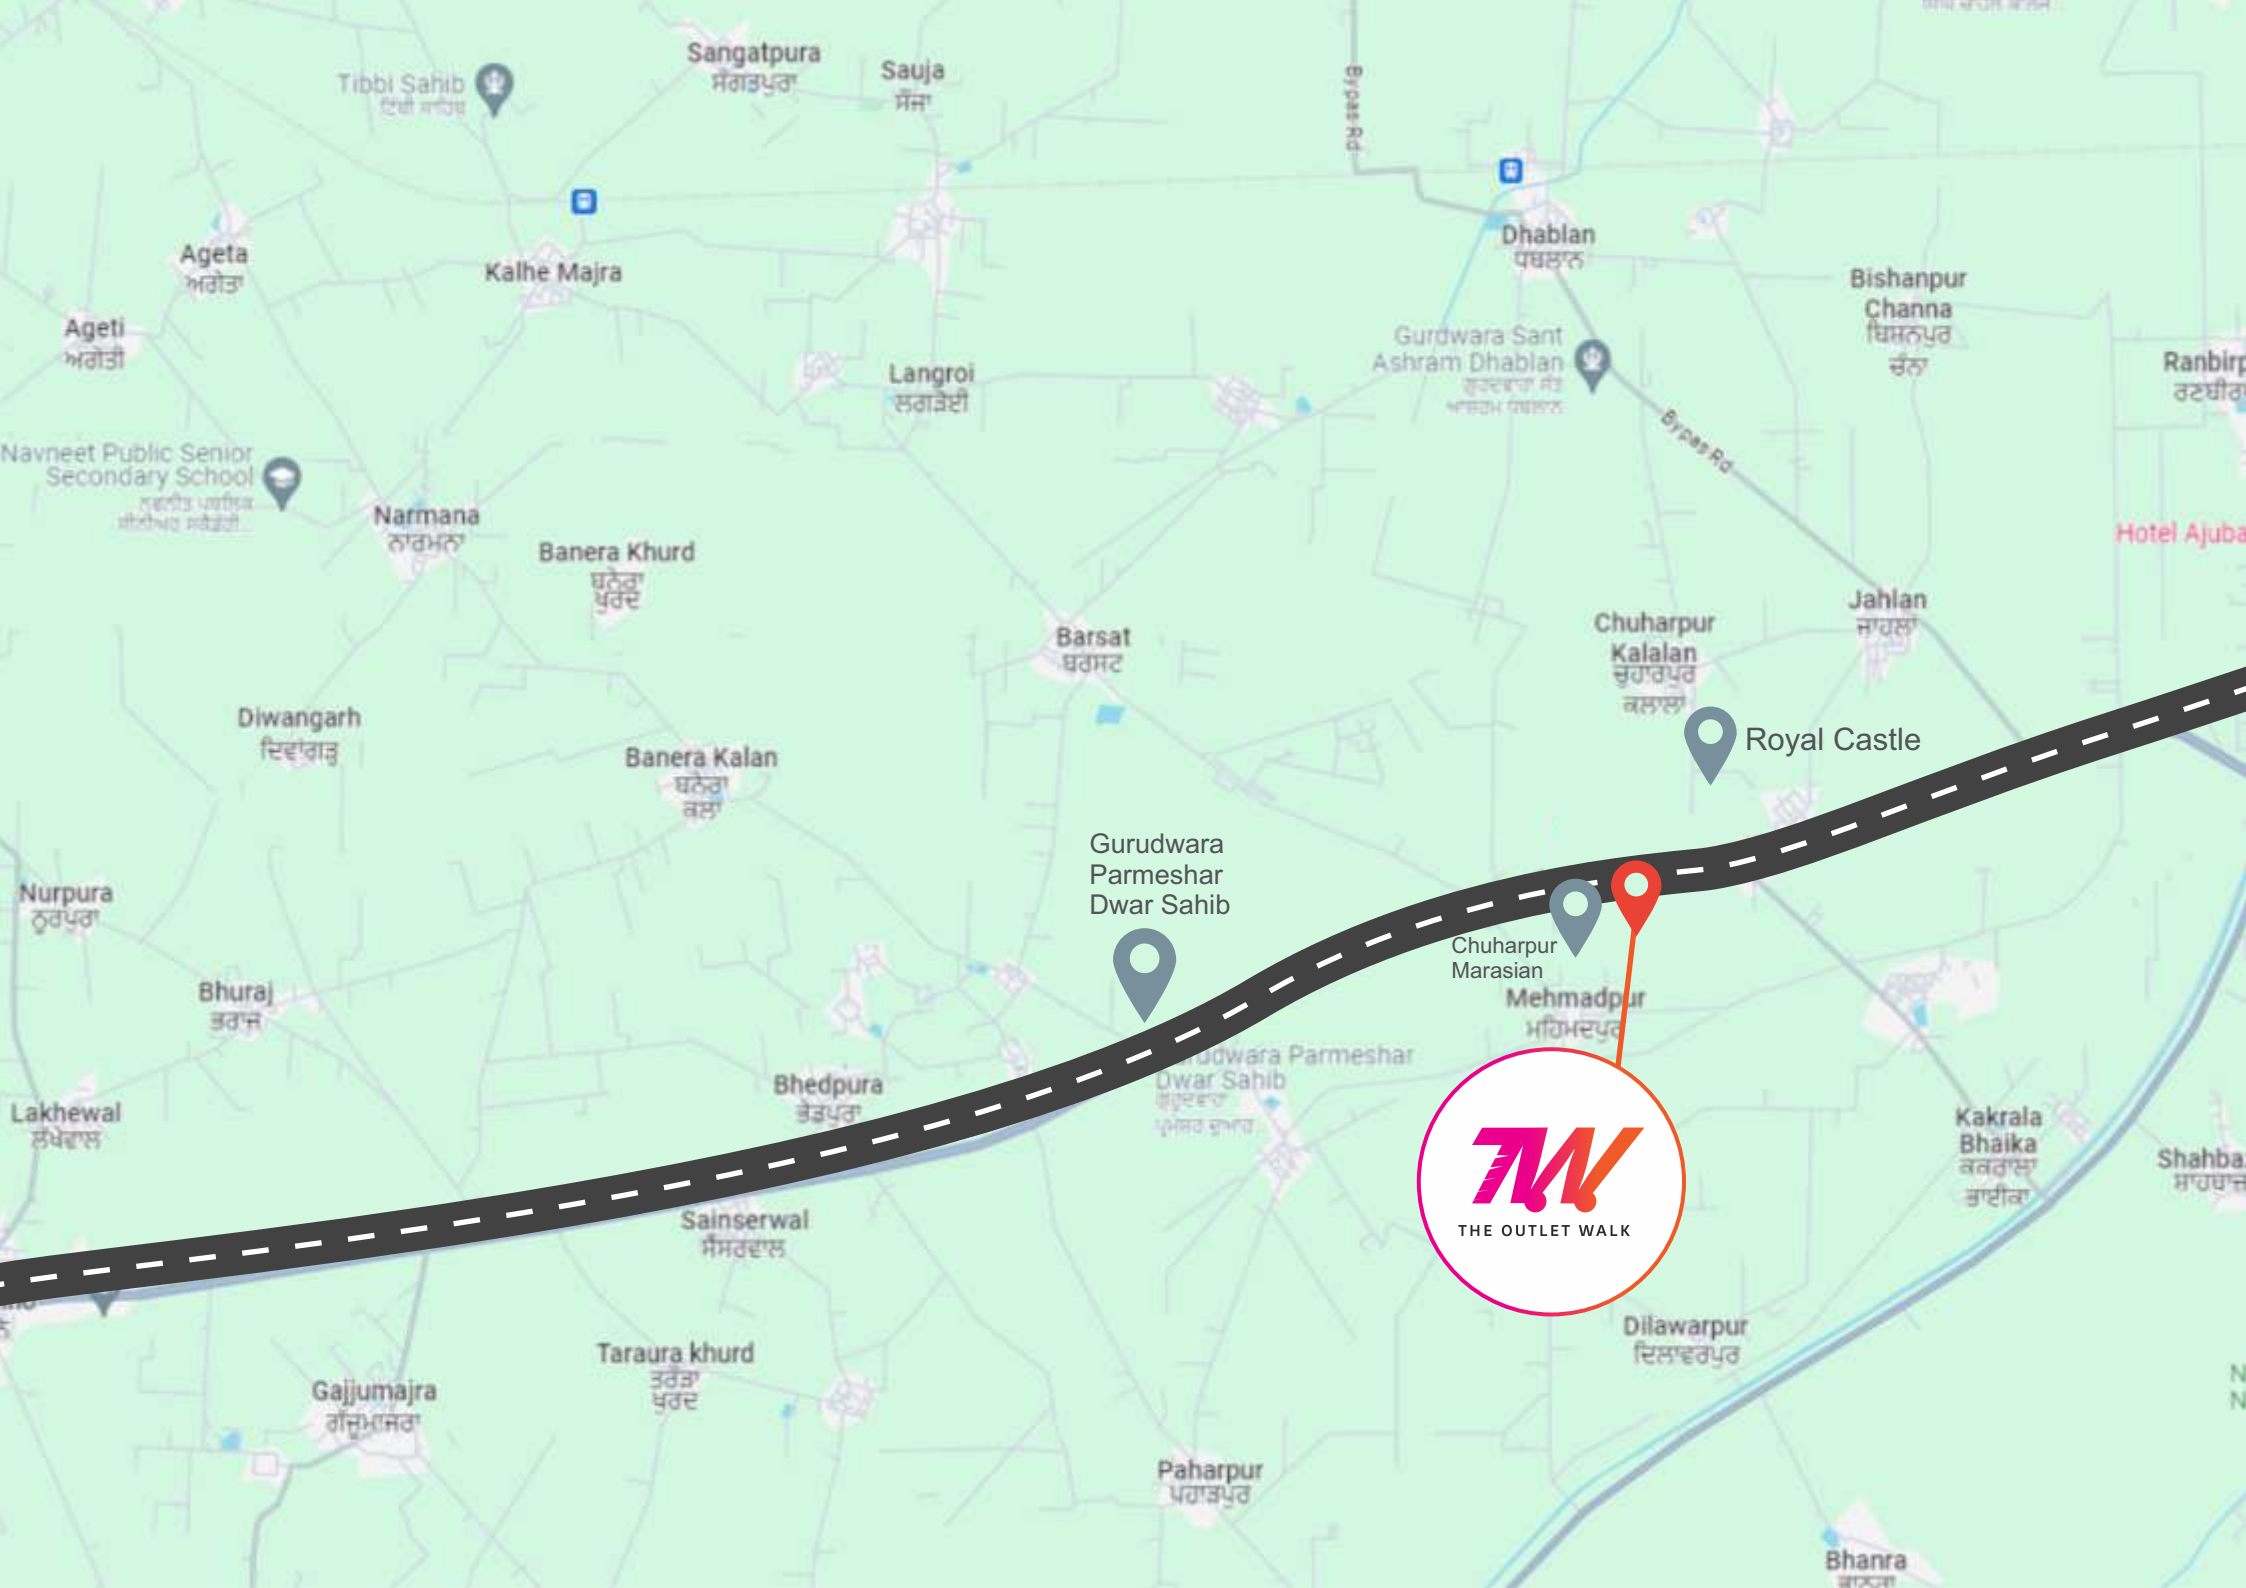

Tibbi Sahib
ਟਿੱਬੀ ਸਾਹਿਬ

Sangatpura
ਸੰਗਤਪੁਰਾ

Sauja
ਸੌਜਾ

Ageta
ਅਗੋਤਾ

Kalhe Majra

Dhablan
ਧਬਲਾਨ

Bishanpur
Channa
ਬਿਸ਼ਨਪੁਰ
ਚੰਨਾ

Ageti
ਅਗੋਤੀ

Langroi
ਲਗਰੋਈ

Gurdwara Sant
Ashram Dhablan
ਗੁਰਦੁਆਰਾ ਸੰਤ
ਆਸ਼ਰਮ ਧਬਲਾਨ

Navneet Public Senior
Secondary School
ਨਵਨੀਤ ਪਬਲਿਕ
ਸੀਨੀਅਰ ਸੈਕੰਡਰੀ ਸਕੂਲ

Narmana
ਨਾਰਮਨਾ

Banera Khurd
ਬਨੇਰਾ
ਖੁਰਦ

Hotel Ajuba

Diwagarh
ਦਿਵਾਂਗਰੁ

Banera Kalan
ਬਨੇਰਾ
ਕਲਾ

Barsat
ਬਰਸਟ

Chuharpur
Kalalan
ਚੁਹਾਰਪੁਰ
ਕਲਾਲਾ

Jahlan
ਜਾਹਲਾ

Royal Castle

Gurudwara
Parmeshar
Dwar Sahib

Chuharpur
Marasian

Mehmadpur
ਮਹਿਮਦਪੁਰ

Nurpura
ਨੁਰਪੁਰਾ

Bhuraj
ਭਰਾਜ

Bhedpura
ਭੇਡਪੁਰਾ

Gurudwara Parmeshar
Dwar Sahib
ਗੁਰਦੁਆਰਾ
ਪ੍ਰਮੇਸ਼ਰ ਦੁਆਰਾ

Kakrala
Bhaika
ਕਕਰਾਲਾ
ਭਾਈਕਾ

Lakhewal
ਲਖੇਵਾਲ

Sainsarwal
ਸੈਸਰਵਾਲ

TW
THE OUTLET WALK

Shahba
ਸ਼ਾਹਬਾਦ

Taraura khurd
ਤਰੌਰਾ
ਖੁਰਦ

Dilawarpur
ਦਿਲਾਵਰਪੁਰ

Gajjumajra
ਗੱਜੁਮਜਰਾ

Paharpur
ਪਹਾੜਪੁਰ

Bhanra
ਭਾਨਰਾ