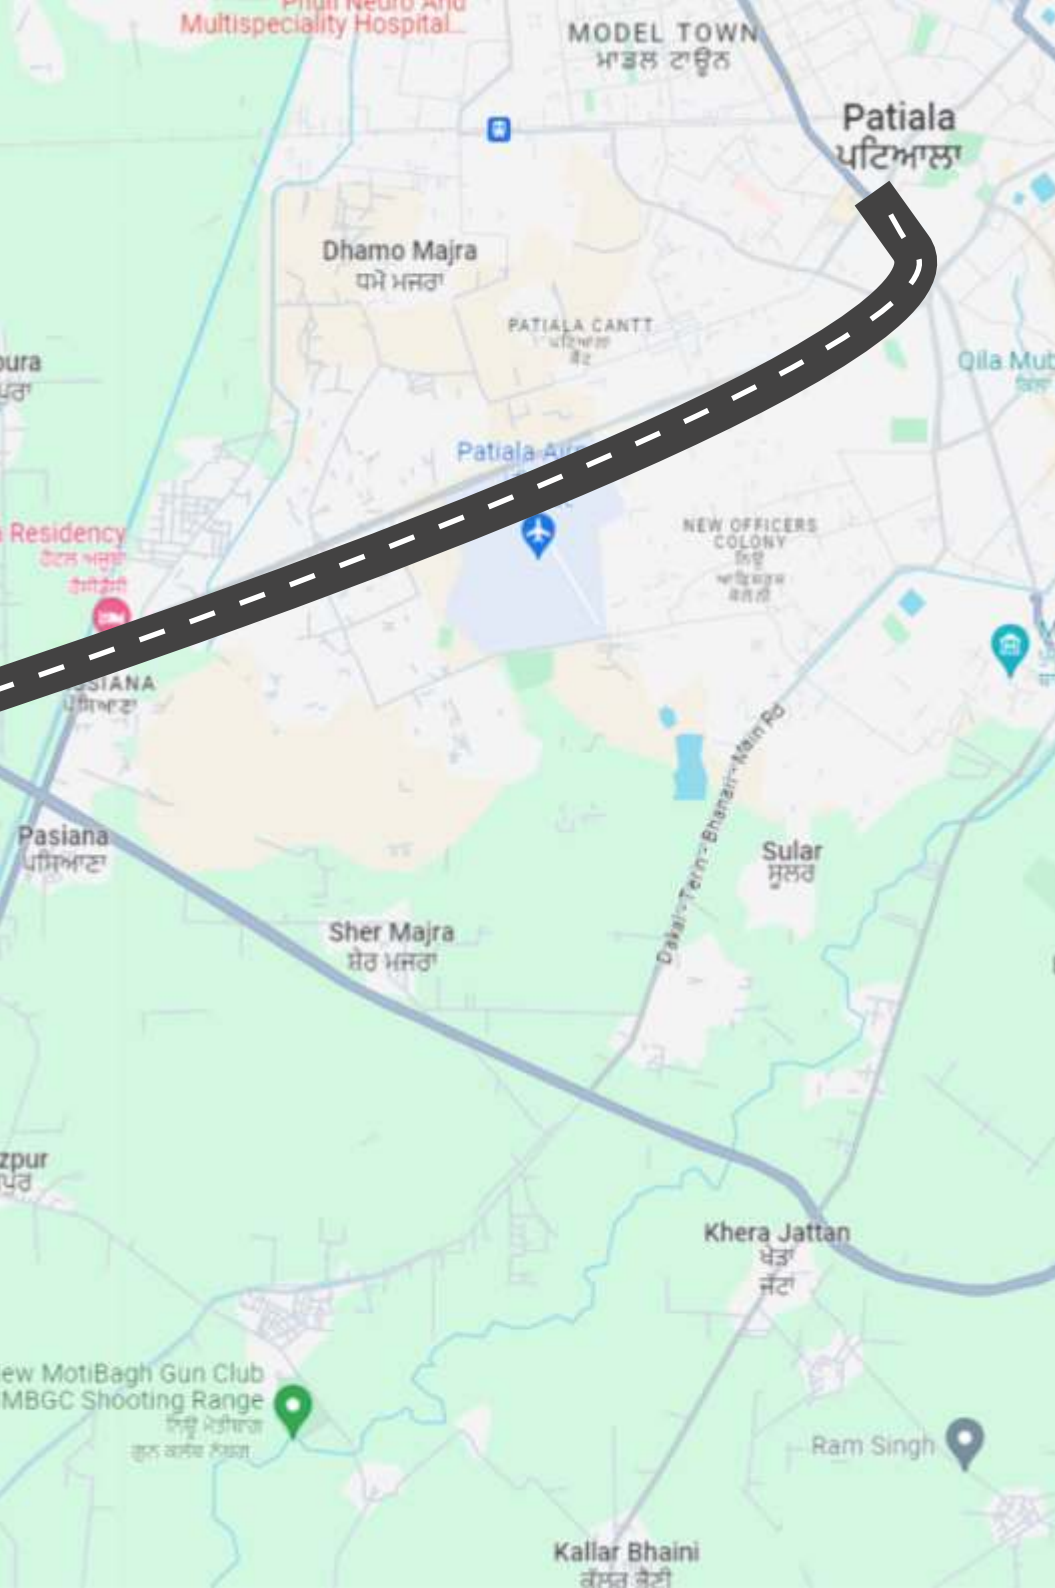

Shahba
ਸ਼ਾਹਬਾਦ

Taraura khurd
ਤਰੌਰਾ
ਖੁਰਦ

Dilawarpur
ਦਿਲਾਵਰਪੁਰ

Gajjumajra
ਗੱਜੁਮਜਰਾ

Paharpur
ਪਹਾੜਪੁਰ

Bhanra
ਭਾਨਰਾ

LOCATION ADVANTAGES

-  **BIGGEST FRONTAGE IN THE REGION (1100ft)**
-  **BANG ON CHANDIGARH PATIALA HIGHWAY NH7**
-  **5 MINS DRIVE FROM PATIALA CANTT**
-  **10 MINS DRIVE FROM FOUNTAIN CHOWK**
-  **15 MINS DRIVE FROM GURUDWARA DUKHNIWARAN SAHIB**
-  **20 MINS DRIVE FROM OLD BUS STAND**