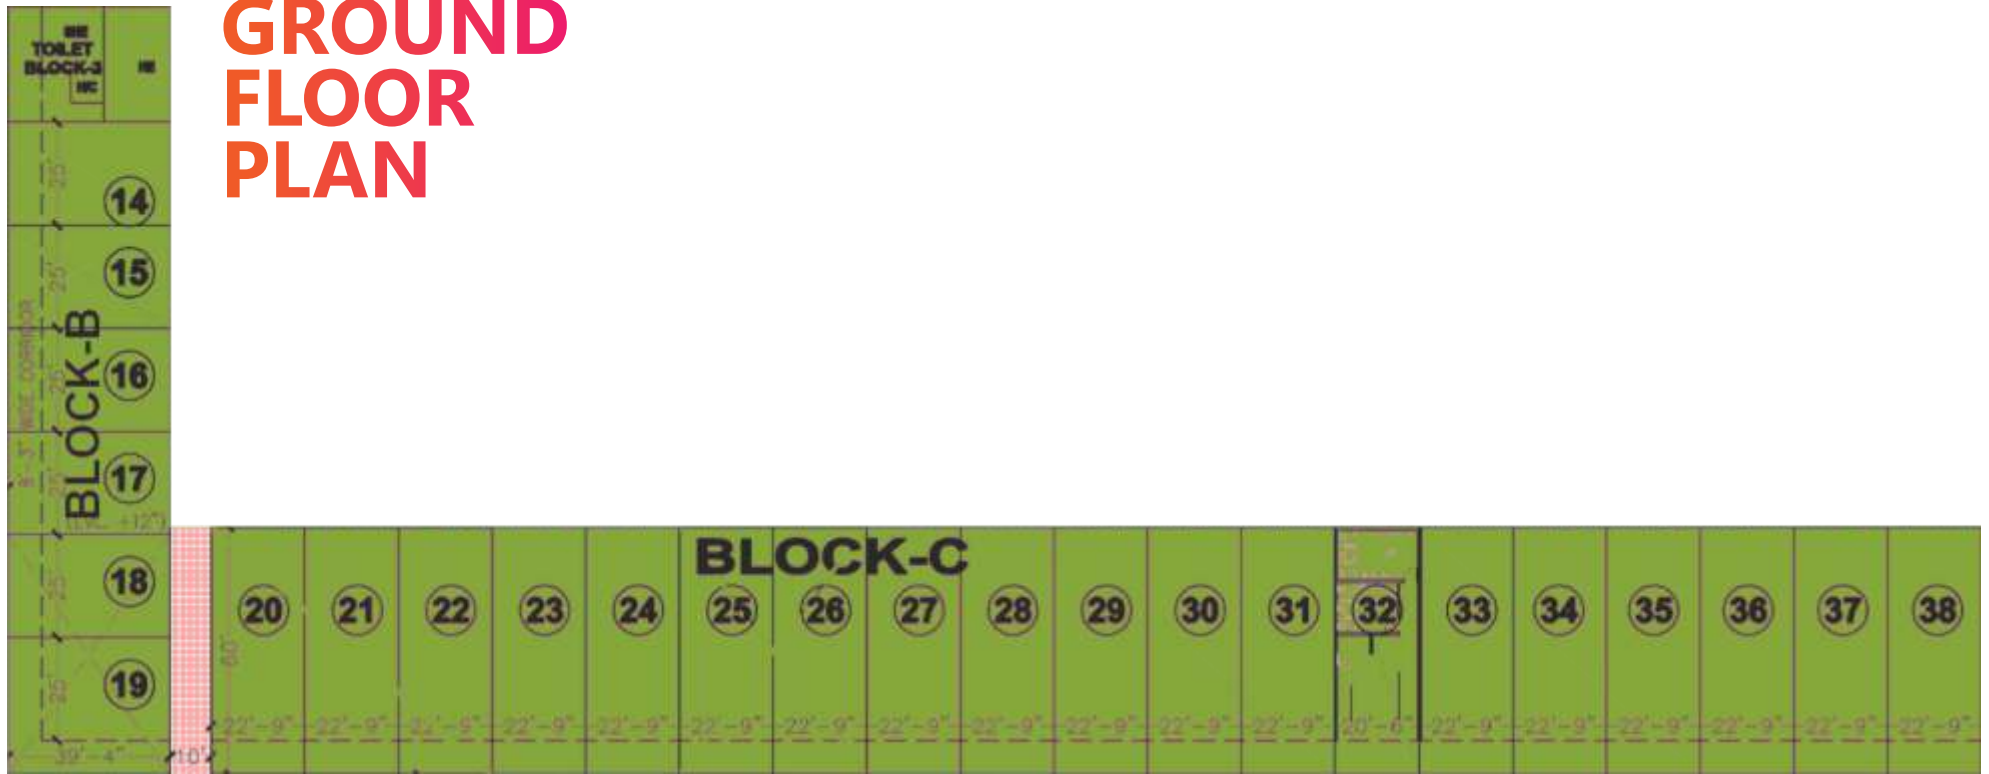

GROUND FLOOR PLAN

NH-7

GROUND FLOOR PLAN

A PROJECT BY
NAGPAL LIFESTYLE COMPANY
PROVIDING SOLUTION FOR YOUR BUSINESS

Thank You